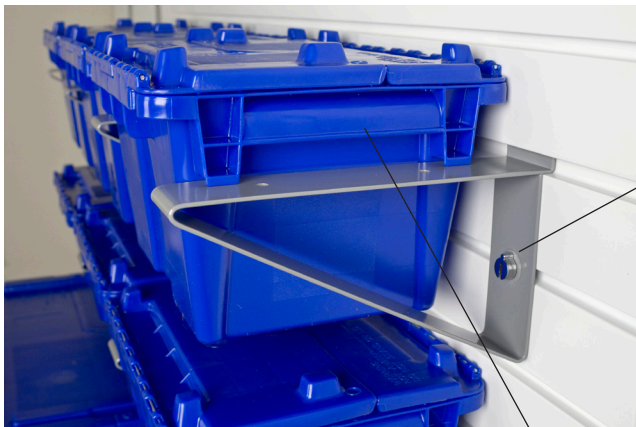

Tote Storage

What makes Tote storage work?

storeWALL Bracket

Our exclusive metal CamLock makes it easy to lock, unlock or relocate the bracket and tote system.

A storeWALL bracket can hold approximately 100 pounds. If the tote can hold it, the bracket will too!

Tote Handle

The tote has sturdy, built-in grip handles. The tote sits securely on the brackets and allows plenty of hand space to just grab and go!

Totes illustrated:*

Lewis FliPak Containers
Iris Store-It-All Heavy Duty Totes
Rubbermaid Rough Neck Totes

Storage that goes to work

Storage that is enclosed and portable; perfect for crafts, toys, tools, camping, seasonal décor and clothing. The tote goes with you and returns to the storage area. With storeWALL brackets the tote has a home that is accessible, not the bottom of a stack.